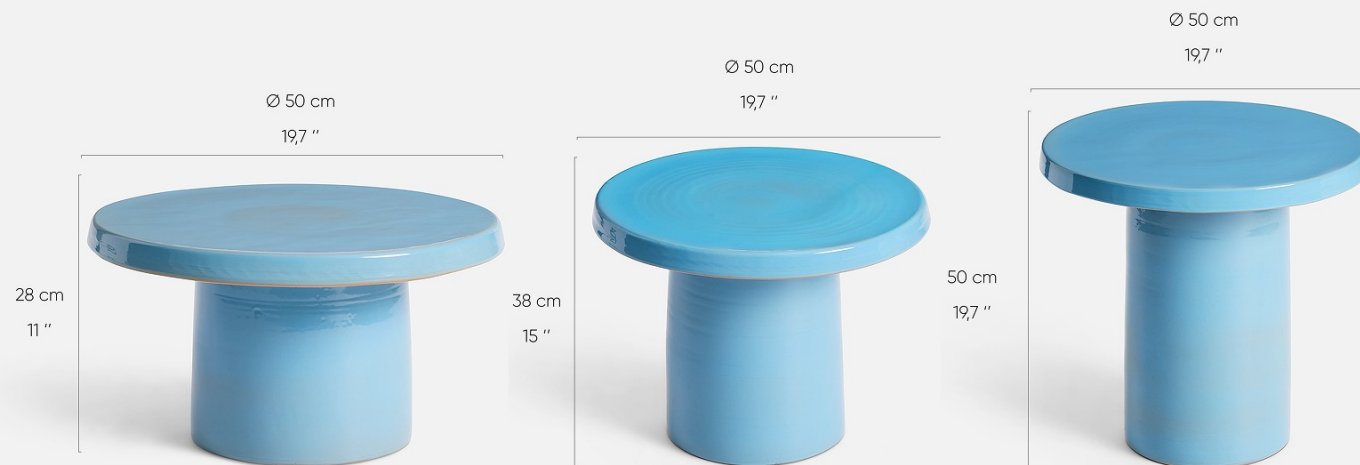

UTOPIA

ITALIAN WORK - COFFEE TABLE - 21st CENTURY

REF 40b0053

1 in stock

Enameled ceramics
28/38/50 x $\text{Ø } 50$