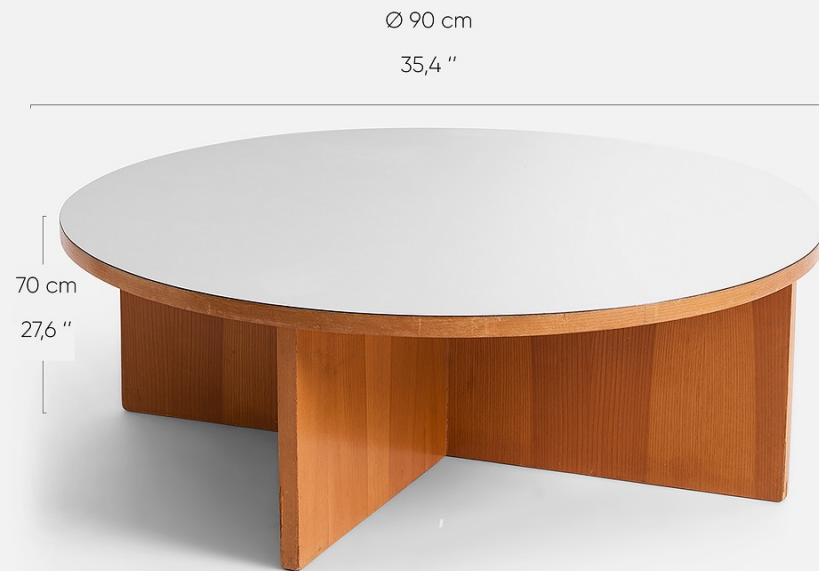

UNKNOWN - COFFEE TABLE - CIRCA 1960

REF 40b0036

1 in stock

Beech and stratified
30 × Ø 90