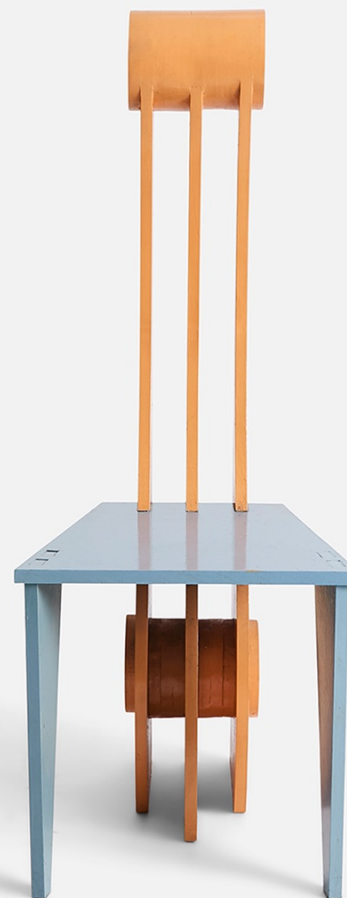

UNKNOWN - PROTOTYPE ARMCHAIR

REF 40b0011

1 in stock

Wood
91 x 56 x 58 - Seat: 46 cm

UTOPIA

UNKNOWN - PROTOTYPE ARMCHAIR

REF 40b0050

1 in stock

Wood

75 × 38 × 58 - Seat: 37 cm

UNKNOWN - PROTOTYPE ARMCHAIR

REF 40b0051

1 in stock

Wood

120 × 56 × 45 cm - Seat: 46 cm

ANACLETO SPAZZAPAN - CHAIR - 2000