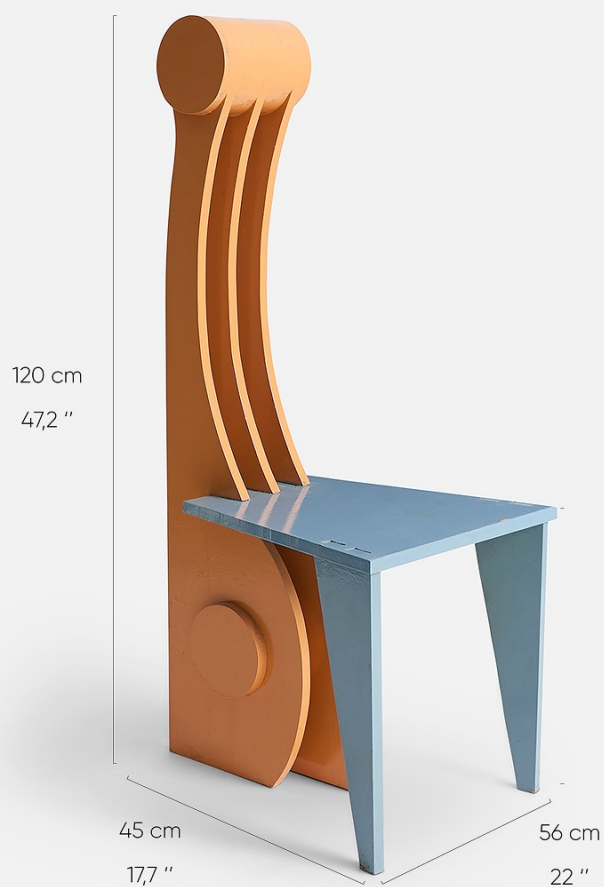

UNKNOWN - PROTOTYPE ARMCHAIR

REF 40b0011

1 in stock

Wood
91 x 56 x 58 - Seat: 46 cm

UTOPIA

UNKNOWN - PROTOTYPE ARMCHAIR

REF 40b0050

1 in stock

Wood

75 × 38 × 58 - Seat: 37 cm

UNKNOWN - PROTOTYPE ARMCHAIR

REF 40b0051

1 in stock

Wood

120 × 56 × 45 cm - Seat: 46 cm

ANACLETO SPAZZAPAN - CHAIR - 2000