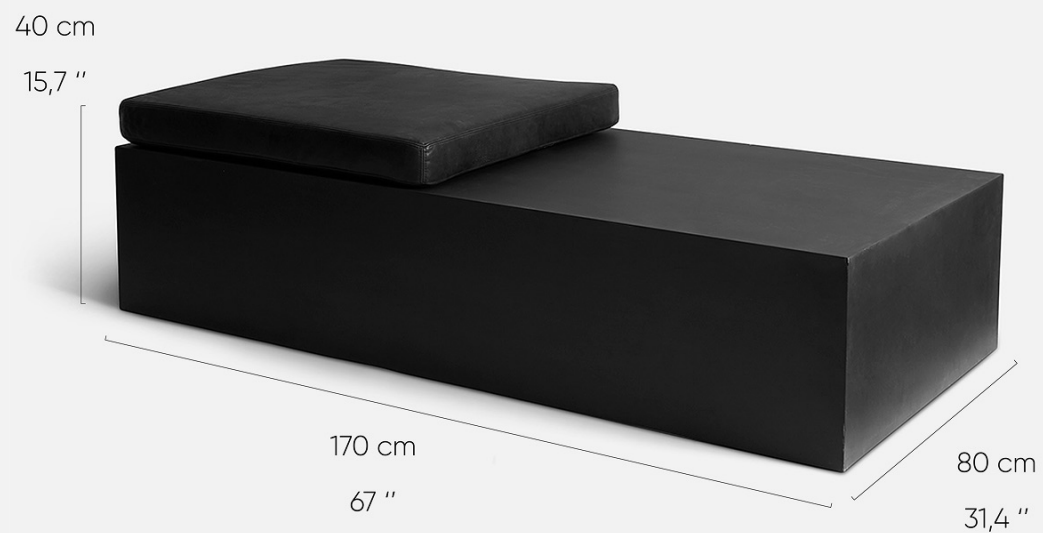

UTOPIA

PEDESTAL WITH SEAT

REF 40b0049

1 in stock

Wood, leather
40 × 170 × 80 - Seat: 47 cm