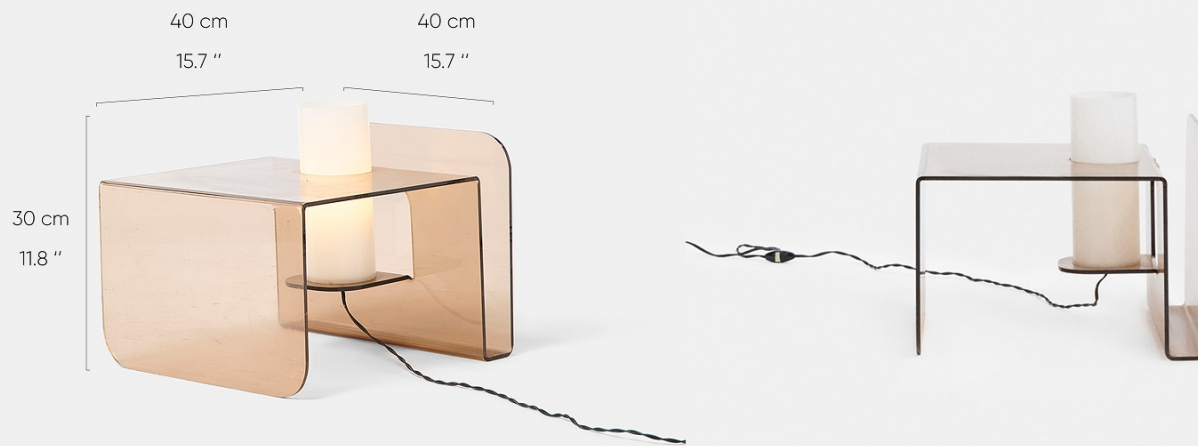

UTOPIA

ITALIAN WORK - COFFEE TABLE - 21st CENTURY

REF 40b0053

1 in stock

Enameled ceramics
28/38/50 x $\text{Ø } 50$

AFRA & TOBIA SCARPA - SIDE TABLES - 1980

REF 40b0107

1 in stock

Wooden, veneered wood, metal
76 x 49 x 38 (simple)
114 x 49 x 38 (complete)

UNKNOWN - SIDE TABLE - CIRCA 1970

REF 40b0111

1 in stock

Plexiglass, plastic
30 × 40 × 40

UTOPIA

PIERRE PAULIN - TABLE BASSE

REF 40b0066

2 in stock

ABS
27 x 50 x 50 cm

GUY LEFEVRE - TABLE BASSE - ANNÉES 1960

REF 40b0069

1 in stock

Bois laqué
36 x 60 x 60

UTOPIA

TRAVAIL MODERNE - TABLE BASSE - CIRCA 1970