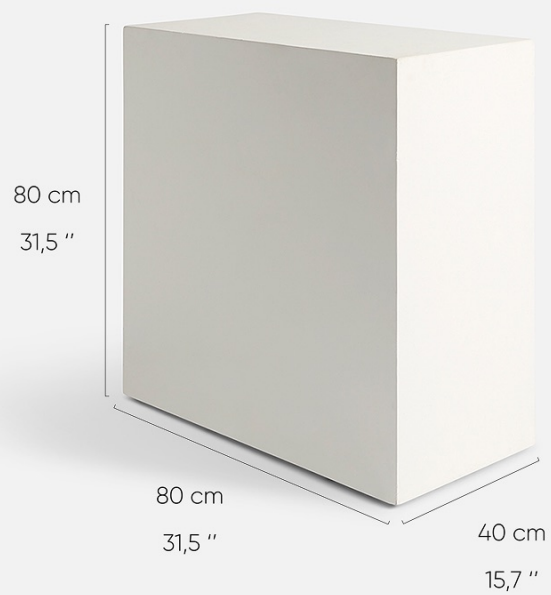

UTOPIA

PODIUM

REF 40b0045

2 in stock

Bois
80 x 80 x 40