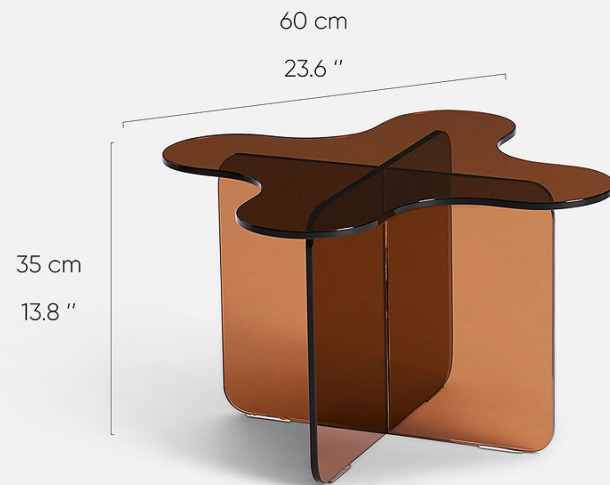

REF 40b0032

1 in stock

Wood
35 x 90 x 53

UTOPIA

UNKNOWN - COFFEE TABLE MAGGIA - 21st CENTURY

REF 40b0029

1 in stock

Tinted glass
35 x 60 x 60