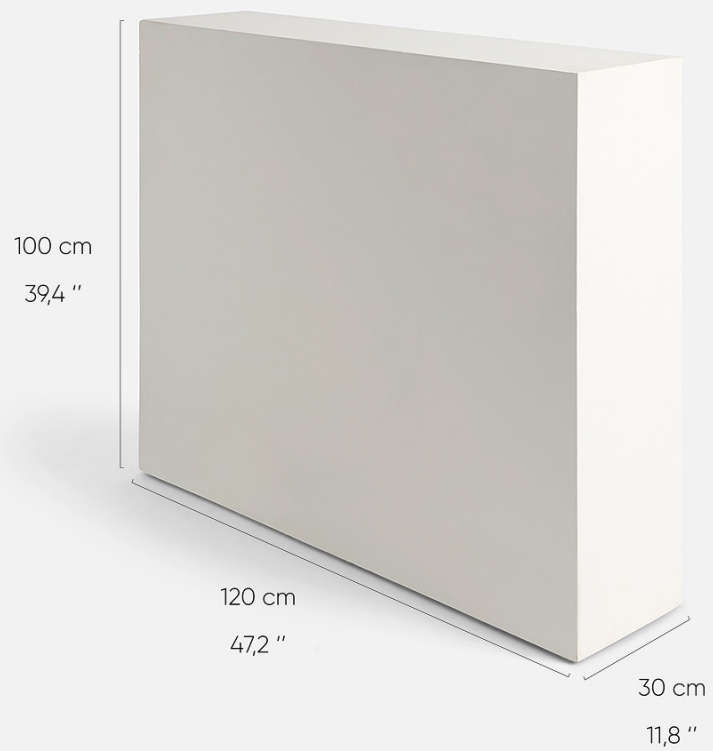

2 in stock

Bois, Métal
80 x 80 x 40

UTOPIA

PODIUM

REF 40b0044

1 in stock

Bois
100 x 120 x 30

UTOPIA